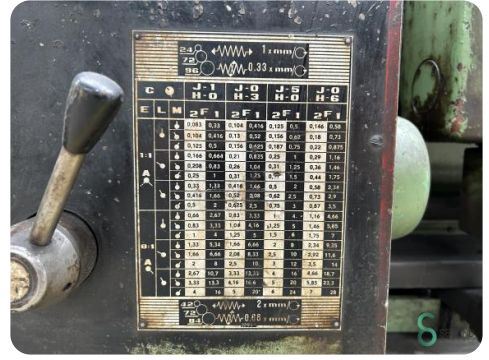

Horizontal lathe - TOS Celakovice SU-100

Horizontal lathe - TOS Celakovice SU-100

MET.1545

1979

Brand TOS

Model

Year 1979

Specifications

Dimensions

Length

Width

Height

Weight

Havenweg 6
6603AS Wijchen

T: +31 6 14832789
E: Bram@secondowner.com
W: <https://secondowner.com>