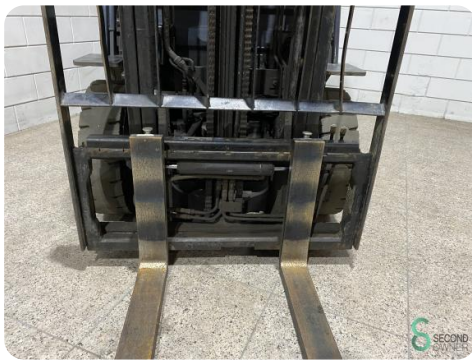

Brand Toyota

Model 06-8FD20F

Year 2016

Specifications

Drive	Diesel
Options	Verwarming, Full cabin, Work lights, Free-lift
Free lift	2020mm
Overhead clearance	2580mm
Attachment	Side-shift, 4th valve to fork carriage
Fork length	1100mm

Dimensions

Length	2600
Width	1200
Height	2580
Weight	3710

Havenweg 6
6603AS Wijchen

T: +31 6 11462913
E: Koen@secondowner.com
W: <https://secondowner.com>