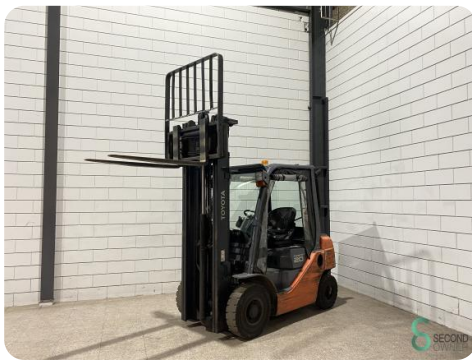

Forklift - Toyota 06-8FD20F

Forklift - Toyota 06-8FD20F

WKH5.707

Diesel

4000mm

2000kg

6119

2016

Brand Toyota

Model 06-8FD20F

Year 2016

Specifications

Drive	Diesel
Options	Verwarming, Full cabin, Work lights, Free-lift
Free lift	2020mm
Overhead clearance	2580mm
Attachment	Side-shift, 4th valve to fork carriage
Fork length	1100mm

Dimensions

Length	2600
Width	1200
Height	2580
Weight	3710

Havenweg 6
6603AS Wijchen

T: +31 6 11462913
E: Koen@secondowner.com
W: <https://secondowner.com>