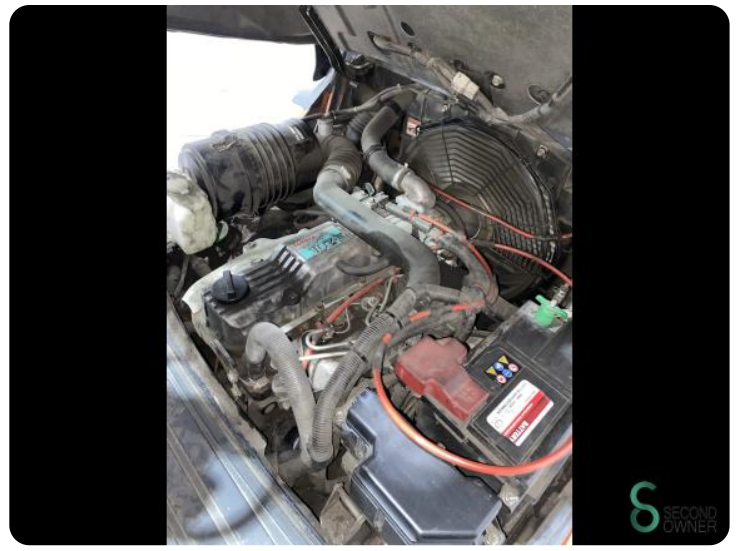

Havenweg 6
6603AS Wijchen

T: +31 6 11462913
E: Koen@secondowner.com
W: <https://secondowner.com>