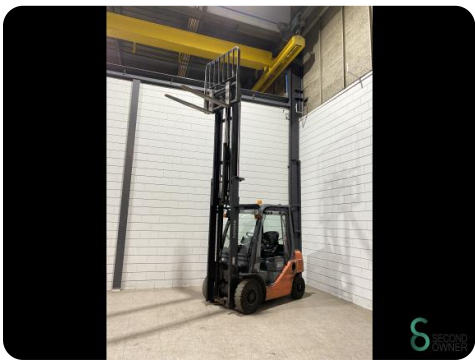

Forklift - Toyota 06-8FD20F

Forklift - Toyota 06-8FD20F

WKH5.707

Diesel

4000mm

2000kg

6119

2016

Brand Toyota

Model 06-8FD20F

Year 2016

Specifications

Drive	Diesel
Options	Verwarming, Full cabin, Work lights, Free-lift
Free lift	2020mm
Overhead clearance	2580mm
Attachment	Side-shift, 4th valve to fork carriage
Fork length	1100mm

Dimensions

Length	2600
Width	1200
Height	2580
Weight	3710

Havenweg 6
6603AS Wijchen

T: +31 6 11462913
E: Koen@secondowner.com
W: <https://secondowner.com>