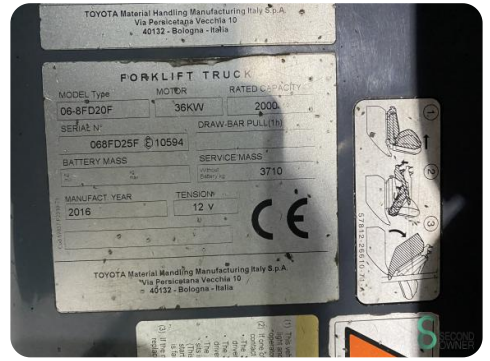

Forklift - Toyota 06-8FD20F

Forklift - Toyota 06-8FD20F

WKH5.707

Diesel

4000mm

2000kg

6119

2016

Brand Toyota

Model 06-8FD20F

Year 2016

Specifications

Drive	Diesel
Options	Verwarming, Full cabin, Work lights, Free-lift
Free lift	2020mm
Overhead clearance	2580mm
Attachment	Side-shift, 4th valve to fork carriage
Fork length	1100mm

Dimensions

Length	2600
Width	1200
Height	2580
Weight	3710

Havenweg 6
6603AS Wijchen

T: +31 6 11462913
E: Koen@secondowner.com
W: <https://secondowner.com>