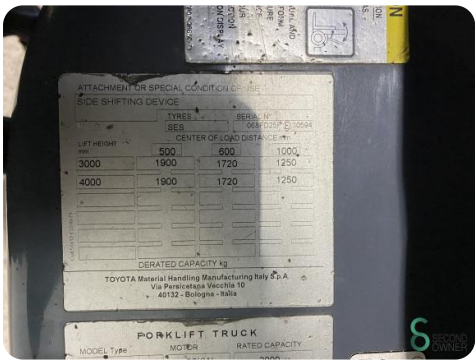

Forklift - Toyota 06-8FD20F

Forklift - Toyota 06-8FD20F

WKH5.707

Diesel

4000mm

2000kg

6119

2016

Brand Toyota

Model 06-8FD20F

Year 2016

Specifications

Drive	Diesel
Options	Verwarming, Full cabin, Work lights, Free-lift
Free lift	2020mm
Overhead clearance	2580mm
Attachment	Side-shift, 4th valve to fork carriage
Fork length	1100mm

Dimensions

Length	2600
Width	1200
Height	2580
Weight	3710

Havenweg 6
6603AS Wijchen

T: +31 6 11462913
E: Koen@secondowner.com
W: <https://secondowner.com>