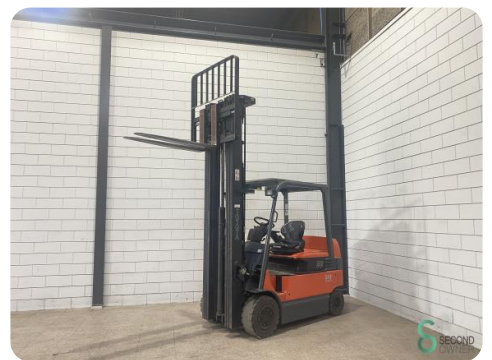

Forklift - Toyota 7 FBMF 35

Forklift - Toyota 7 FBMF 35

WKH6.084

Elektric

6500mm

3500kg

16382

2007

Brand Toyota

Model 7 FBMF 35

Year 2007

Specifications

Drive Elektric

Capacity 750Ah

Battery voltage 80V

Battery year of construction 2015

Options Work lights, Free-lift

Free lift 2660mm

Dimensions

Length 2700

Width 1200

Height 3380

Weight 5000

Havenweg 6
6603AS Wijchen