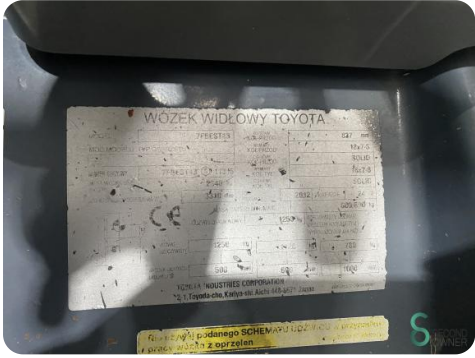

Forklift - Toyota 7FBEST13

Forklift - Toyota 7FBEST13

WKH5.842

Elektric

3300mm

1300kg

6058

2012

Brand Toyota

Model 7FBEST13

Year 2012

Specifications

Drive	Elektric
Capacity	735Ah
Brand/Type	Hawker
Battery voltage	24V
Battery year of construction	2015
Options	Work lights, Non-marking tires

Dimensions

Length	1800
Width	1150
Height	2150
Weight	3590