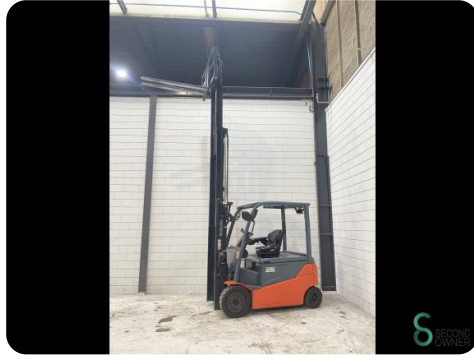

Forklift - Toyota 7FBMT25

Forklift - Toyota 7FBMT25

WKH.4657

Elektric

4750mm

2500kg

12763

2013

Brand Toyota

Model 7FBMT25

Year 2013

Specifications

Drive	Elektric
Options	Work lights
Free lift	1600mm
Overhead clearance	2250mm
Attachment	Side-shift, Fork positioner
Fork length	1400mm

Dimensions

Length	2500
Width	1200
Height	2200
Weight	5374

FORKLIFT TRUCK

MODEL Type **8FBMT25** MOTOR **17.0** kW RATED CAPACITY **2500** kg

SERIAL N° **8FBMT25-10023** DRAW-BAR PULL (N) **N**

BATTERY MASS **1863** kg min **2002** kg max SERVICE MASS Without Battery kg **3372**