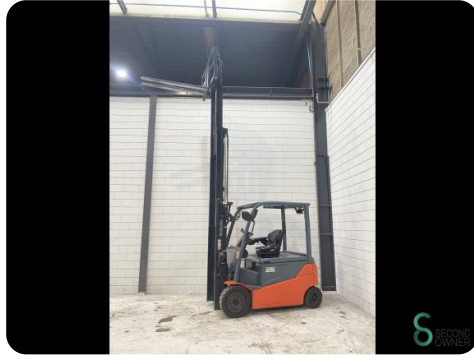

## Forklift - Toyota 7FBMT25

## Forklift - Toyota 7FBMT25

WKH.4657

2500kg

4750mm

2013

12763

Elektric

**Brand** Toyota

### Specifications

|                           |                             |
|---------------------------|-----------------------------|
| <b>Drive</b>              | Elektric                    |
| <b>Options</b>            | Work lights                 |
| <b>Free lift</b>          | 1600mm                      |
| <b>Overhead clearance</b> | 2250mm                      |
| <b>Attachment</b>         | Side-shift, Fork positioner |
| <b>Fork length</b>        | 1400mm                      |