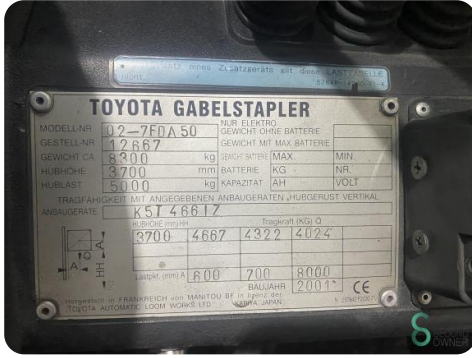

Forklift - Toyota 7FDA50

Forklift - Toyota 7FDA50

WKH.4042

Diesel

3750mm

5000kg

15566

2001

Brand Toyota

Model 7FDA50

Year 2001

Specifications

Drive	Diesel
Options	Work lights
Maximum fork width	1480mm
Overhead clearance	2800mm
Attachment	Fork positioner, Side-shift
Fork length	1500mm

Dimensions

Length	3100
Width	1400
Height	2800
Weight	8300