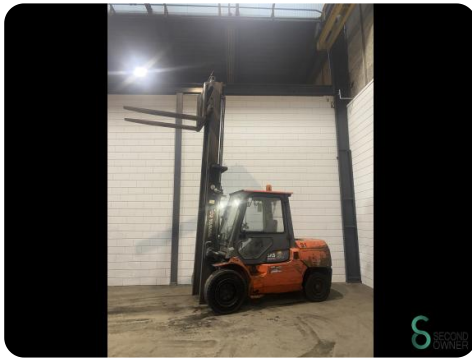

Forklift - Toyota 7FDA50

Forklift - Toyota 7FDA50

WKH.4042

Diesel

3750mm

5000kg

15566

2001

Brand Toyota

Model 7FDA50

Year 2001

Specifications

Drive	Diesel
Options	Work lights
Maximum fork width	1480mm
Overhead clearance	2800mm
Attachment	Fork positioner, Side-shift
Fork length	1500mm

Dimensions

Length	3100
Width	1400
Height	2800
Weight	8300