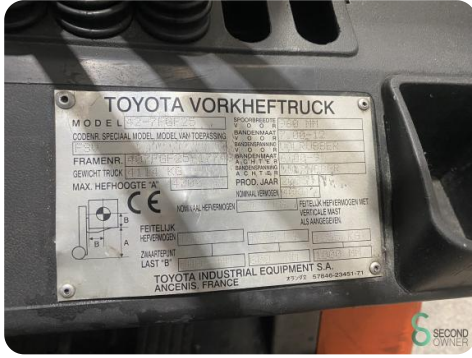

## Forklifts - Toyota 7FGF25

WKH6.647

2500kg

4750mm

LPG

2005

20382

**Brand** Toyota

**Model** 7FGF25

**Year** 2005

### Specifications

|                           |                        |
|---------------------------|------------------------|
| <b>Drive</b>              | LPG                    |
| <b>Options</b>            | Free-lift, Work lights |
| <b>Free lift</b>          | 1600mm                 |
| <b>Maximum fork width</b> | 850mm                  |
| <b>Overhead clearance</b> | 2130mm                 |
| <b>Attachment</b>         | Side-shift             |

### Dimensions

|               |         |
|---------------|---------|
| <b>Length</b> | 2700 mm |
| <b>Width</b>  | 1200 mm |
| <b>Height</b> | 2130 mm |
| <b>Weight</b> | 4114 kg |

Havenweg 6  
6603AS Wijchen