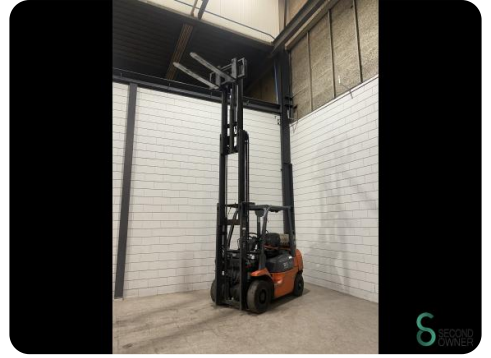

## Forklifts - Toyota 7FGF25

WKH6.647

2500kg

4750mm

LPG

2005

20382

**Brand** Toyota

### Specifications

|                           |                        |
|---------------------------|------------------------|
| <b>Drive</b>              | LPG                    |
| <b>Options</b>            | Free-lift, Work lights |
| <b>Free lift</b>          | 1600mm                 |
| <b>Maximum fork width</b> | 850mm                  |
| <b>Overhead clearance</b> | 2130mm                 |
| <b>Attachment</b>         | Side-shift             |

### Dimensions

|               |         |
|---------------|---------|
| <b>Length</b> | 2700 mm |
| <b>Width</b>  | 1200 mm |
| <b>Height</b> | 2130 mm |
| <b>Weight</b> | 4114 kg |

Havenweg 6  
6603AS Wijchen