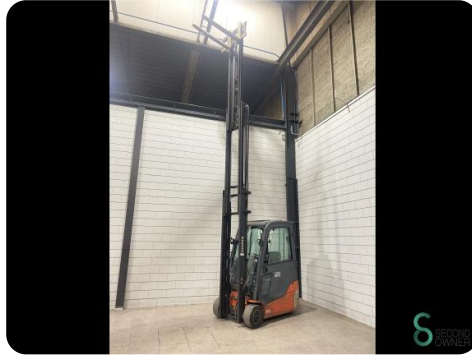

## Forklift - Toyota 8 FBE 20 T

WKH5.841

Elektric

6500mm

2000kg

9556

2017

**Brand** Toyota

### Specifications

<b>Drive</b>	Elektric
<b>Capacity</b>	690Ah
<b>Brand/Type</b>	Hoppecke
<b>Battery voltage</b>	48V
<b>Battery year of construction</b>	2017
<b>Options</b>	Work lights, Full cabin, Free-lift

### Dimensions

<b>Length</b>	2000
<b>Width</b>	1150
<b>Height</b>	2800
<b>Weight</b>	3342

Havenweg 6  
6603AS Wijchen

T: +31 6 11462913  
E: Koen@secondowner.com  
W: https://secondowner.com