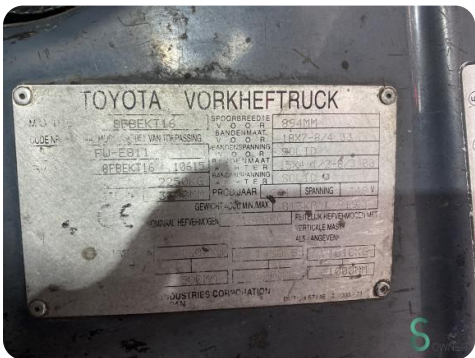

Forklift - Toyota 8 FBEKT 16

Forklift - Toyota 8 FBEKT 16

WKH6.947

1600kg

3350mm

2011

13669

Elektric

Brand Toyota

Model 8 FBEKT 16

Year 2011

Specifications

Drive	Elektric
Capacity	625Ah
Battery test result	80%
Battery voltage	48V
Inspection valid until	06.2025
Options	Work lights, Free-lift

Dimensions

Length	1950
Width	1150
Height	2150
Weight	2948