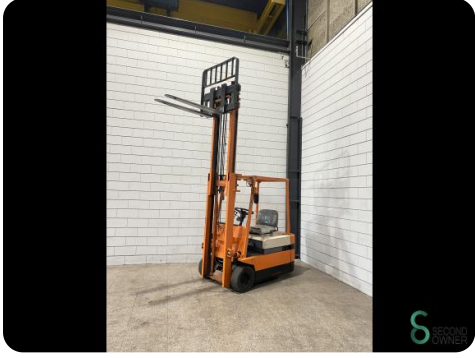

Forklift - Toyota

Forklift - Toyota

WKH5.769

1600kg

3000mm

2231

Elektric

Brand Toyota

Model

Year

Specifications

Drive	Elektric
Capacity	500Ah
Brand/Type	Amfit
Battery voltage	48V
Battery year of construction	2018
Options	Work lights

Dimensions

Length	2050
Width	1150
Height	1950
Weight	2500

Havenweg 6
6603AS Wijchen