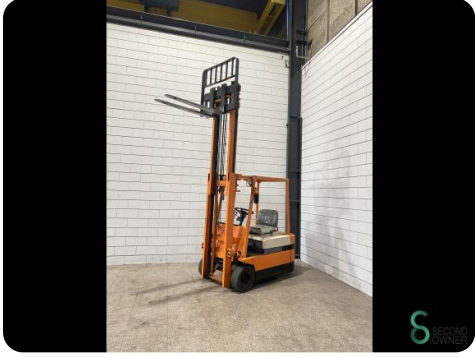

Forklift - Toyota

Forklift - Toyota

WKH5.769

Elektric

3000mm

1600kg

2231

Brand Toyota

Options Work lights

Dimensions

Length 2050

Width 1150

Height 1950

Weight 2500

Havenweg 6
6603AS Wijchen

T: +31 6 11462913
E: Koen@secondowner.com
W: <https://secondowner.com>