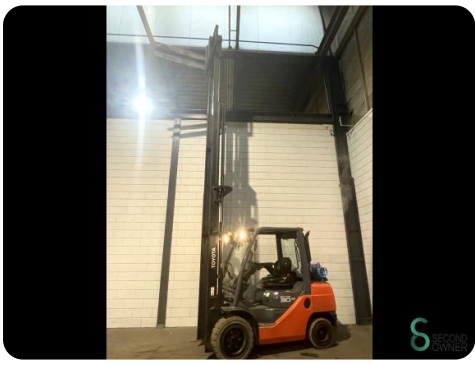

Forklift - Toyota 8FG30

Forklift - Toyota 8FG30

WKH.2636

LPG

6000mm

3000kg

18000

2012

Brand Toyota

Model 8FG30

Year 2012

Specifications

| | |
|---------------------------|--------------------------------|
| Drive | LPG |
| Options | Non-marking tires, Work lights |
| Free lift | 2150mm |
| Overhead clearance | 2850mm |
| Attachment | Side-shift |
| Fork length | 1200mm |

Dimensions

| | |
|---------------|------|
| Length | 2900 |
| Width | 1250 |
| Height | 2100 |
| Weight | 4870 |

Havenweg 6
6603AS Wijchen

T: +31 6 11462913
E: Koen@secondowner.com
W: <https://secondowner.com>