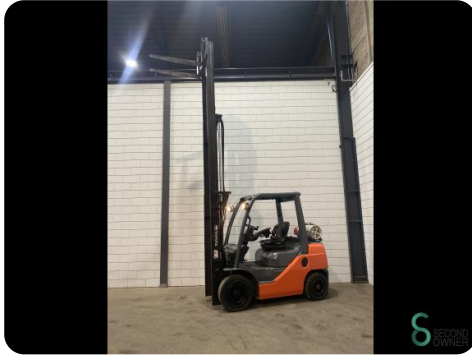

Forklift - Toyota 8FGF25

Forklift - Toyota 8FGF25

WKH.3116

LPG

4700mm

2500kg

10000

2007

Brand Toyota

Model 8FGF25

Year 2007

Specifications

Drive	LPG
Options	Work lights
Free lift	1550mm
Overhead clearance	2150mm
Fork length	1000mm
Lifting capacity	2500kg

Dimensions

Length	2400
Width	1150
Height	2100
Weight	4130