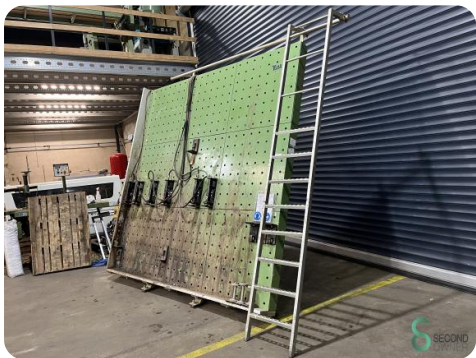

## Clamping bench - Trabo WSB33

## Clamping bench - Trabo WSB33

HOU.2725

2700mm

2690mm

1kW

2001

**Brand** Trabo

**Model** WSB33

### Specifications

<b>Motor power</b>	1kW
<b>Max. workpiece width</b>	2700mm
<b>Max. workpiece length</b>	2690mm

### Dimensions

<b>Length</b>	3300
<b>Width</b>	800
<b>Height</b>	3200
<b>Weight</b>	1000

Havenweg 6  
6603AS Wijchen

T: +31 6 57668226  
E: [Glenn@secondowner.com](mailto:Glenn@secondowner.com)  
W: <https://secondowner.com>