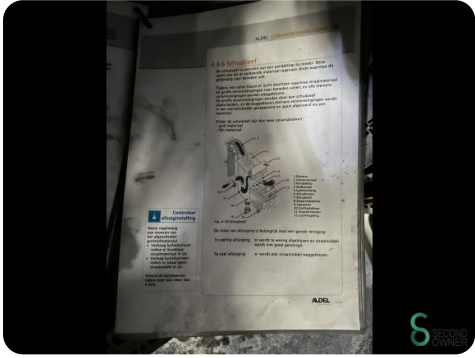

Blasting machine - USF Schlick Roto-Jet

Blasting machine - USF Schlick Roto-Jet

MET.1761

2009

Brand USF Schlick

Model

Year 2009

Specifications

Dimensions

Length

Width

Height

Weight

Havenweg 6
6603AS Wijchen

T: +31 6 14832789
E: Bram@secondowner.com
W: <https://secondowner.com>