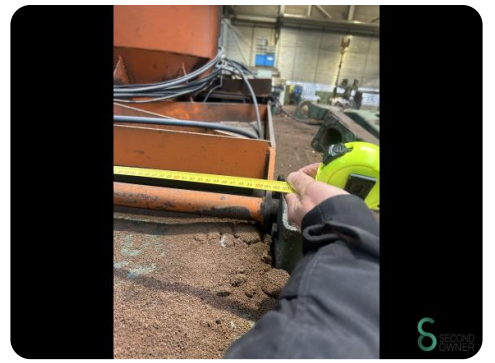

Blasting machine - USF Schlick Roto-Jet

Blasting machine - USF Schlick Roto-Jet

MET.1761

2009

Brand USF Schlick

Model

Year 2009

Specifications

Dimensions

Length

Width

Height

Weight

Havenweg 6
6603AS Wijchen

T: +31 6 14832789
E: Bram@secondowner.com
W: <https://secondowner.com>