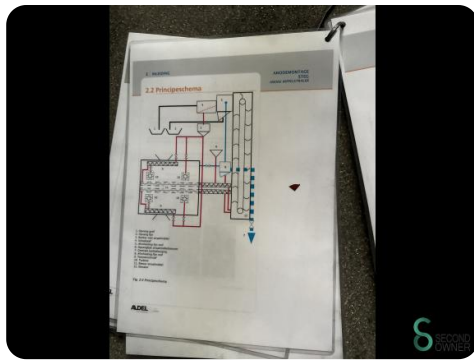

Dimensions

Length

Width

Height

Weight

Havenweg 6
6603AS Wijchen

T: +31 6 14832789
E: Bram@secondowner.com
W: <https://secondowner.com>