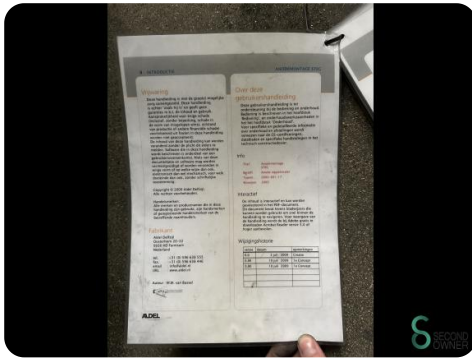

Blasting machine - USF Schlick Roto-Jet

Blasting machine - USF Schlick Roto-Jet

MET.1761

2009

Brand USF Schlick

Model

Year 2009

Specifications

Dimensions

Length

Width

Height

Weight

Havenweg 6
6603AS Wijchen

T: +31 6 14832789
E: Bram@secondowner.com
W: <https://secondowner.com>