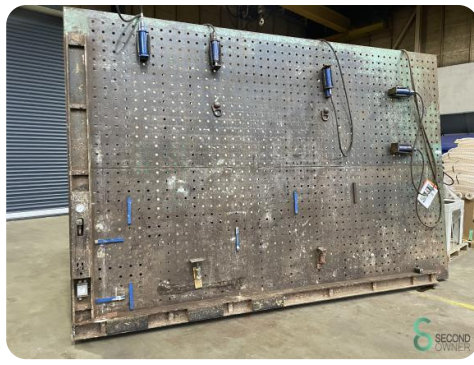

Clamping bench - Van Duin

Clamping bench - Van Duin

HOU.1450

Brand Van Duin

Model

Year

Specifications

Dimensions

Length

Width

Height

Weight

Havenweg 6
6603AS Wijchen

T: +31 6 57668226
E: Glenn@secondowner.com
W: <https://secondowner.com>