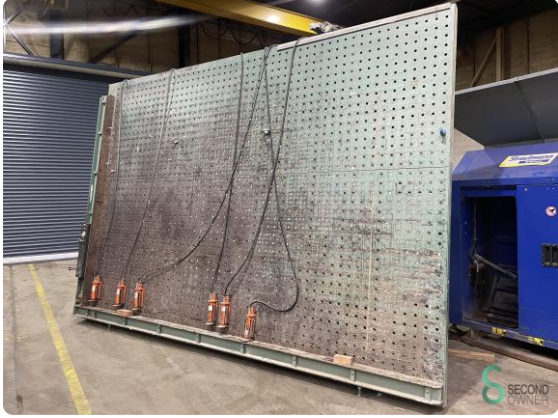

Clamping bench - Van Duin

Clamping bench - Van Duin

HOU.1431

Brand Van Duin

Model

Year

Specifications

Dimensions

Length

Width

Height

Weight

Havenweg 6
6603AS Wijchen

T: +31 6 57668226
E: Glenn@secondowner.com
W: <https://secondowner.com>