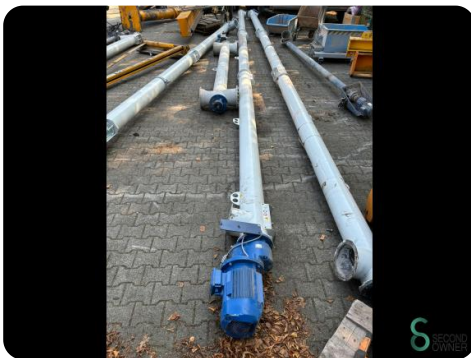

Conveyor screw - VDL 210mm x 11400mm

Conveyor screw - VDL 210mm x 11400mm

SEC.543

2020

Brand VDL

Model

Year 2020

Specifications

Dimensions

Length

Width

Height

Weight

Havenweg 6
6603AS Wijchen

T: +31 6 57359756
E: Lukas@secondowner.com
W: <https://secondowner.com>