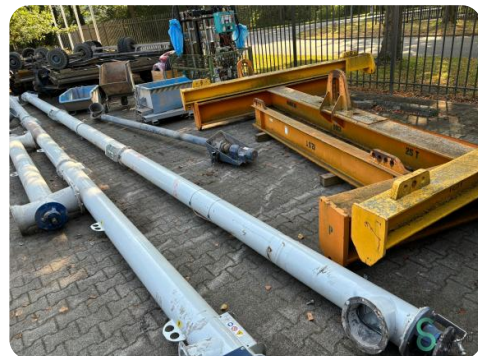

Havenweg 6
6603AS Wijchen

T: +31 6 57359756
E: Lukas@secondowner.com
W: <https://secondowner.com>