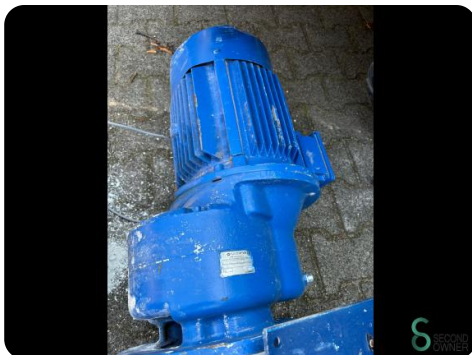

Havenweg 6
6603AS Wijchen

T: +31 6 57359756
E: Lukas@secondowner.com
W: <https://secondowner.com>