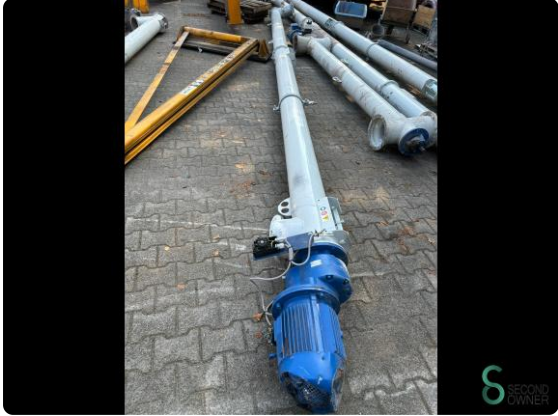

Conveyor screw - VDL 210mm x 7880mm

Conveyor screw - VDL 210mm x 7880mm

SEC.539

2020

Brand VDL

Model

Year 2020

Specifications

Dimensions

Length

Width

Height

Weight

Year
2020

 WAMGROUP

WAM Industriële S.p.A. via Canarè 158 - Ponte Natta (Cremona) (NO) - 26102