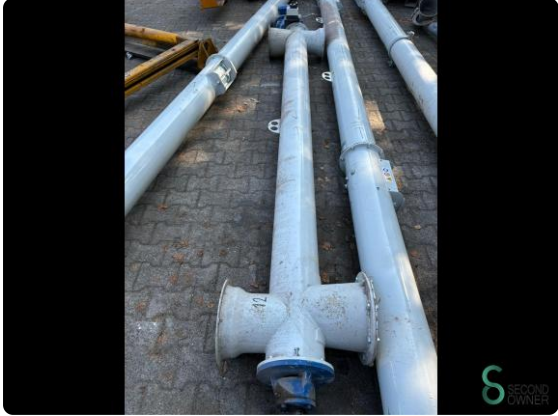

Conveyor screw - VDL 250mm x 4030mm

Conveyor screw - VDL 250mm x 4030mm

SEC.540

2014

Brand VDL

Model

Year 2014

Specifications

Dimensions

Length

Width

Height

Weight

Havenweg 6
6603AS Wijchen

T: +31 6 57359756
E: Lukas@secondowner.com
W: <https://secondowner.com>