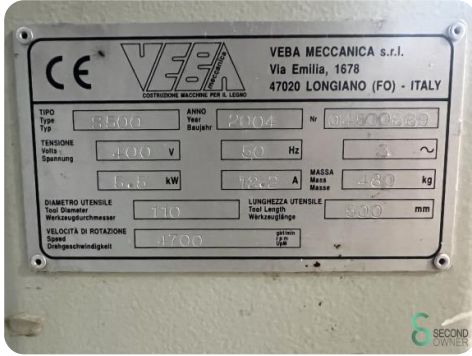

Thickness planer - Veba S 500

Thickness planer - Veba S 500

HOU.2464

2004

Brand Veba

Model S 500

Year 2004

Specifications

Dimensions

Length

Width

Height

Weight

Havenweg 6
6603AS Wijchen

T: +31 6 57668226
E: Glenn@secondowner.com
W: <https://secondowner.com>