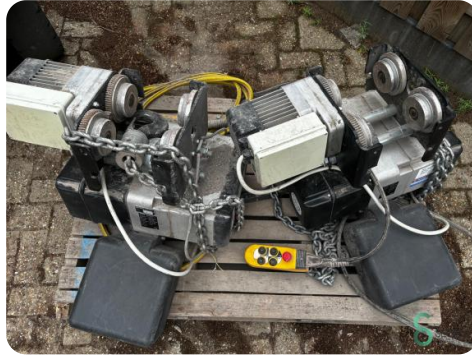

Havenweg 6
6603AS Wijchen

T: +31 6 57359756
E: Lukas@secondowner.com
W: <https://secondowner.com>