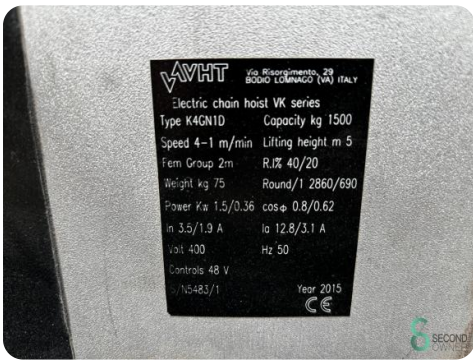

Overhead crane - VHT 1500kg

Overhead crane - VHT 1500kg

SEC.557

2014

Brand VHT

Model 1500kg

Year 2014

Specifications

Dimensions

Length

Width

Height

Weight

Havenweg 6
6603AS Wijchen

T: +31 6 57359756
E: Lukas@secondowner.com
W: <https://secondowner.com>