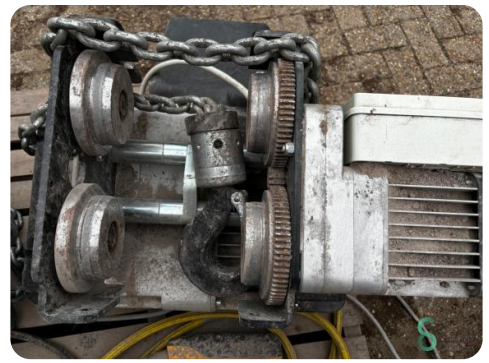

Havenweg 6
6603AS Wijchen

T: +31 6 57359756
E: Lukas@secondowner.com
W: <https://secondowner.com>