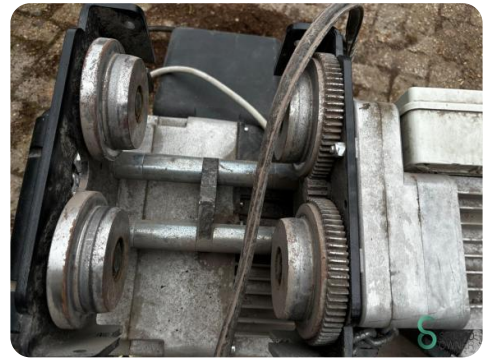

Havenweg 6
6603AS Wijchen

T: +31 657359756
E: lukas@secondowner.com
W: https://secondowner.com