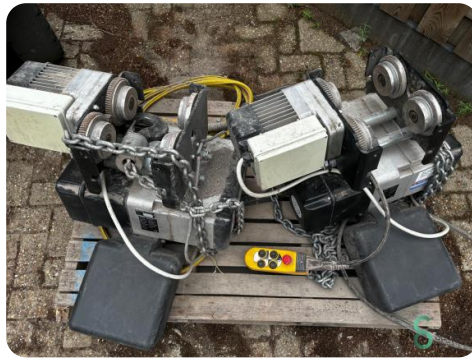

Havenweg 6
6603AS Wijchen

T: +31 657359756
E: lukas@secondowner.com
W: https://secondowner.com