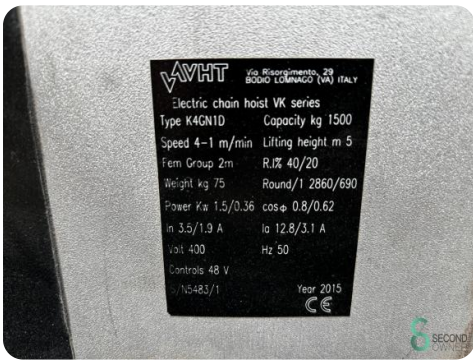

Overhead crane - VHT 1500kg

Overhead crane - VHT 1500kg

SEC.557

2014

Brand VHT

Model 1500kg

Year 2014

Specifications

Dimensions

Length mm

Width mm

Height mm

Weight kg

Havenweg 6
6603AS Wijchen

T: +31 657359756
E: lukas@secondowner.com
W: https://secondowner.com