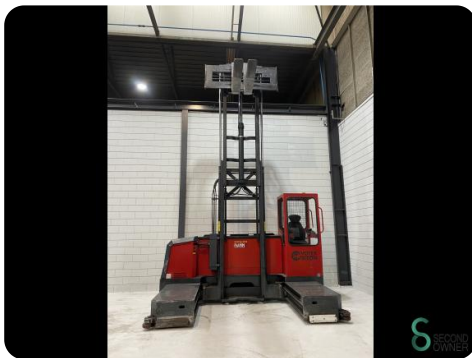

Sideloader - Votex F65DV

Sideloader - Votex F65DV

WKH.4389

Elektric

9543

2010

Brand Votex

Model F65DV

Year 2010

Specifications

Drive	Elektric
Battery voltage	80V
Options	Joystick
Maximum fork width	500mm
Overhead clearance	3350mm
Attachment	Fork positioner

Dimensions

Length	3400
Width	2400
Height	3350
Weight	8100