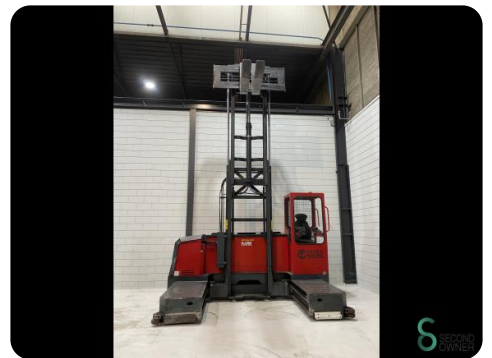

Sideloader - Votex F65DV

Sideloader - Votex F65DV

WKH.4389

Elektric

9543

2010

Brand Votex

Model F65DV

Year 2010

Specifications

Drive	Elektric
Battery voltage	80V
Options	Joystick
Maximum fork width	500mm
Overhead clearance	3350mm
Attachment	Fork positioner

Dimensions

Length	3400
Width	2400
Height	3350
Weight	8100