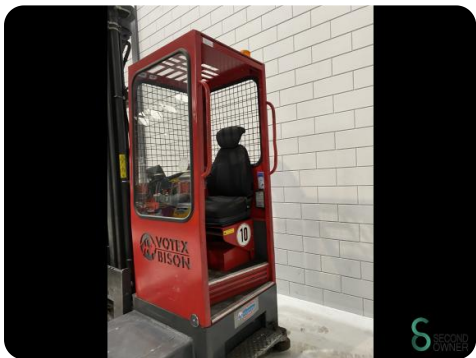

Sideloader - Votex F65DV

Sideloader - Votex F65DV

WKH.4389

Elektric

9543

2010

Brand Votex

Model F65DV

Year 2010

Specifications

Drive	Elektric
Battery voltage	80V
Options	Joystick
Maximum fork width	500mm
Overhead clearance	3350mm
Attachment	Fork positioner

Dimensions

Length	3400
Width	2400
Height	3350
Weight	8100