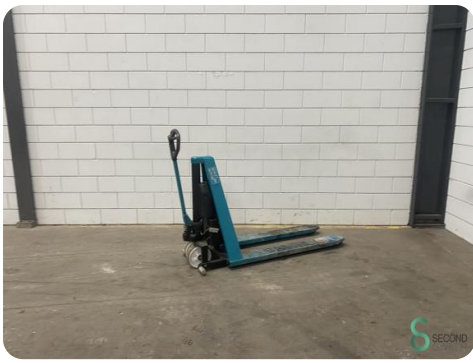

## Pallet truck - Weldan

WKH.4309

Elektric

**Brand** Weldan

**Model**

**Year**

### Specifications

<b>Drive</b>	Elektric
<b>Capacity</b>	44Ah
<b>Brand/Type</b>	Bosch S4 001
<b>Battery voltage</b>	12V
<b>Fork length</b>	1200mm
<b>Lifting capacity</b>	1000kg

### Dimensions

<b>Length</b>	1800
<b>Width</b>	550
<b>Height</b>	1250
<b>Weight</b>	

Havenweg 6  
6603AS Wijchen

T: +31 6 11462913  
E: Koen@secondowner.com  
W: <https://secondowner.com>