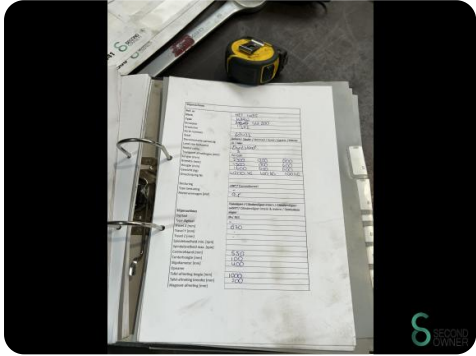

Cylindrical grinder - WMW U200x800

Cylindrical grinder - WMW U200x800

MET.1485

Brand WMW
Model U200x800
Year

Specifications

Dimensions

Length

Width

Height

Weight

Havenweg 6
6603AS Wijchen

T: +31 6 14832789
E: Bram@secondowner.com
W: <https://secondowner.com>