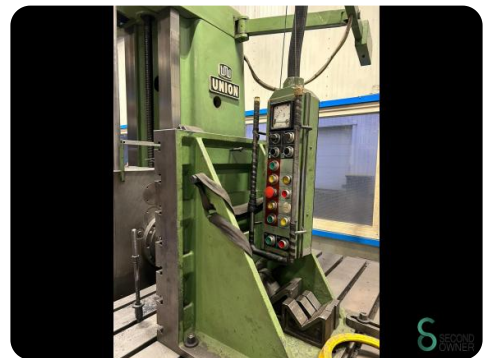

Boring machine - WMW Union BFT 90/2

Boring machine - WMW Union BFT 90/2

MET.1613

Conventional

12kW

1974

Brand WMW Union

Model BFT 90/2

Year 1974

Specifications

Motor power	12kW
Model	tribe_selection_l
Table width	1250mm
Table length	1400mm
Travel X	1000mm
Travel Y	1600mm

Dimensions

Length

Width

Height

Weight