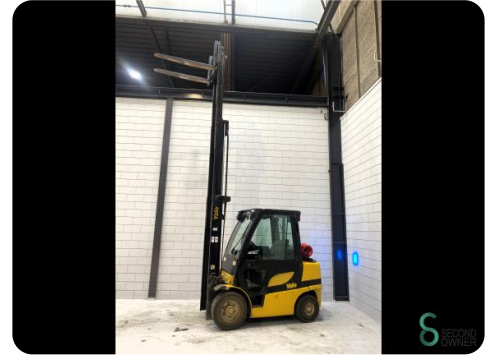

Havenweg 6
6603AS Wijchen

T: +31 6 11462913
E: Koen@secondowner.com
W: <https://secondowner.com>