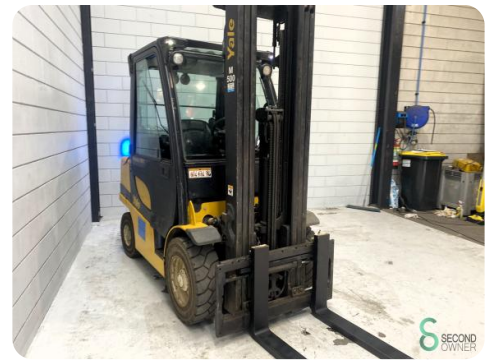

Havenweg 6
6603AS Wijchen

T: +31 6 11462913
E: Koen@secondowner.com
W: <https://secondowner.com>