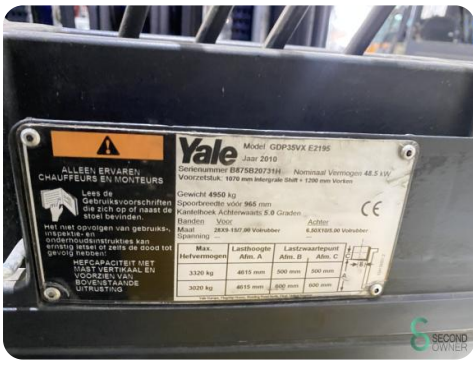

Forklift - Yale GDP 35VX

Forklift - Yale GDP 35VX

WKH.3424

Diesel

4550mm

3500kg

10291

2010

Brand Yale

Model GDP 35VX

Year 2010

Specifications

Drive	Diesel
Options	Work lights, Free-lift
Overhead clearance	2150mm
Attachment	Side-shift
Fork length	1150mm
Lifting capacity	3500kg

Dimensions

Length	2700
Width	1200
Height	2150
Weight	4950