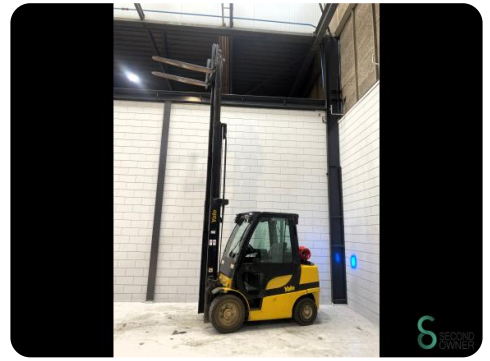

Forklift - Yale GLP 30 VX

Forklift - Yale GLP 30 VX

WKH.4359

LPG

3000kg

21405

2015

Brand Yale

Model

Year 2015

Specifications

Drive	LPG
Motor brand	GM
Options	Work lights
Attachment	Side-shift
Lifting capacity	3000kg
Number of wheels	4 Wheels

Dimensions

Length	
Width	
Height	
Weight	4400

Havenweg 6
6603AS Wijchen