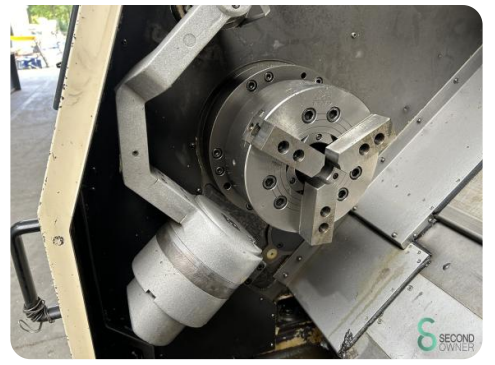

Havenweg 6
6603AS Wijchen

T: +31 6 14832789
E: Bram@secondowner.com
W: <https://secondowner.com>