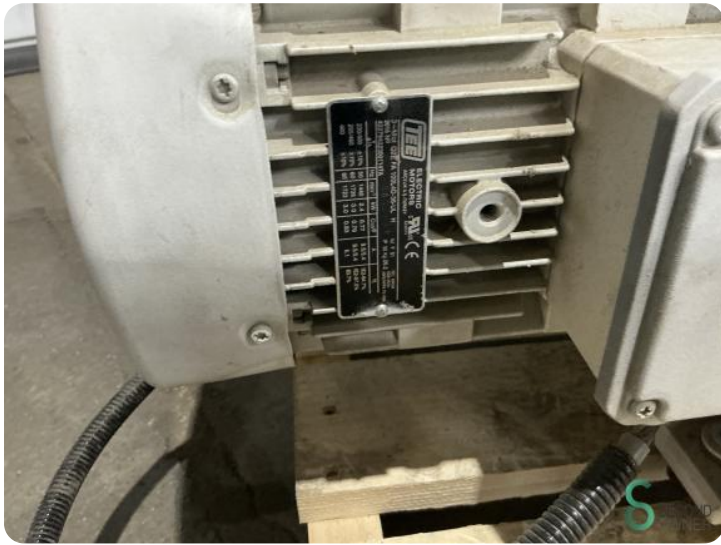

Havenweg 6
6603AS Wijchen

T: +31 6 55855207
E: Peter@secondowner.com
W: <https://secondowner.com>