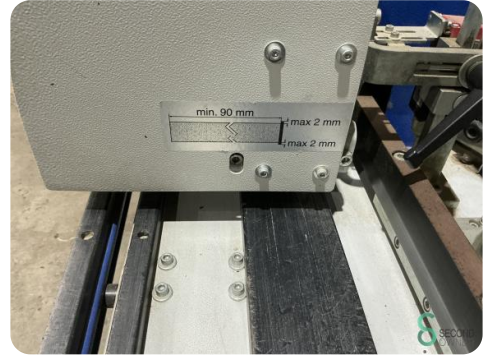

Havenweg 6
6603AS Wijchen

T: +31 6 57668226
E: Glenn@secondowner.com
W: <https://secondowner.com>