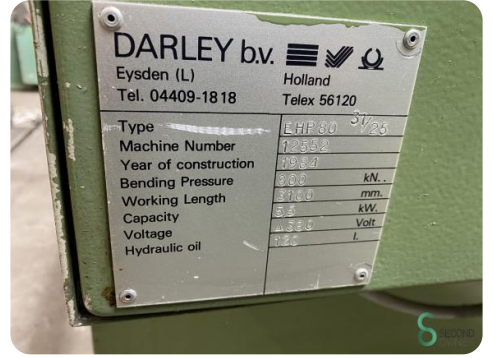

DARLEY b.v.
Eysden (L) Holland
Tel. 04409-1818 Telex 56120

Type	LHF 30 J/25
Machine Number	12552
Year of construction	1984
Bending Pressure	300 kN
Working Length	1100 mm
Capacity	5.5 kW
Voltage	400 Volt
Hydraulic oil	P20 l