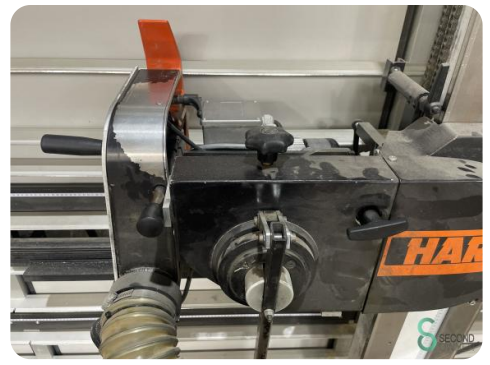

Havenweg 6
6603AS Wijchen

T: +31 6 57668226
E: Glenn@secondowner.com
W: <https://secondowner.com>