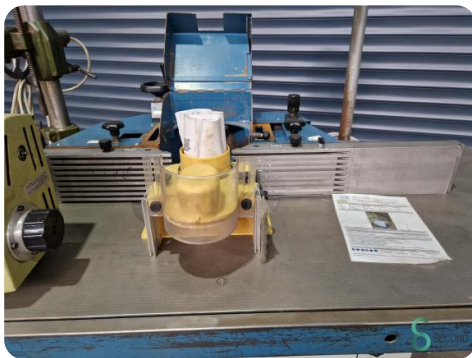

Havenweg 6
6603AS Wijchen

T: +31 6 57668226
E: Glenn@secondowner.com
W: <https://secondowner.com>