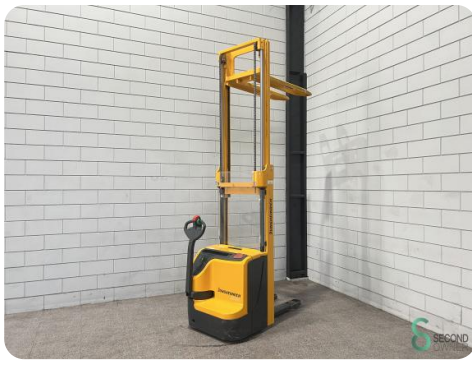

Stapelaar - Jungheinrich EJC 212

Stapelaar - Jungheinrich EJC 212

WKH6.138

Elektrisch

249

2011

Merk Jungheinrich

Model EJC 212

Afmetingen

Lengte 2000

Breedte 800

Hoogte 1900

Gewicht 980

Type	EJC 212-290ZT	Code	290 ZT
Serial no.	90398802	Year of manufacture	2011
Rated capacity	1200 kg	Load capacity (front axle)	600 mm
Rated capacity (normal power)		Rated capacity (rear axle)	850 kg
Battery	24 V	Battery capacity (nominal)	230 / 256 Ah
Jungheinrich AG, D-22047 Hamburg, Germany			
Leverancier: Manufacturer			

Type	EJC 212-290ZT	Code	290 ZT
Serial no.	90398802	Year of manufacture	2011
Rated capacity	1200 kg	Load capacity (front axle)	600 mm
Rated capacity (normal power)		Rated capacity (rear axle)	850 kg
Battery	24 V	Battery capacity (nominal)	230 / 256 Ah
Jungheinrich AG, D-22047 Hamburg, Germany			
Leverancier: Manufacturer			