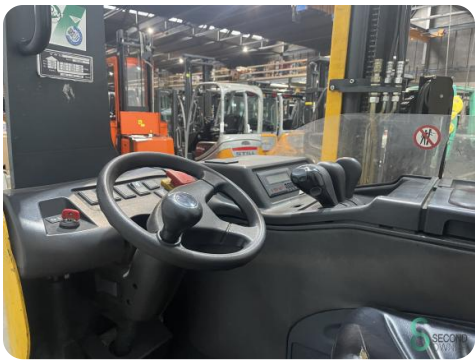

Havenweg 6
6603AS Wijchen

T: +31 6 11462913
E: Koen@secondowner.com
W: <https://secondowner.com>