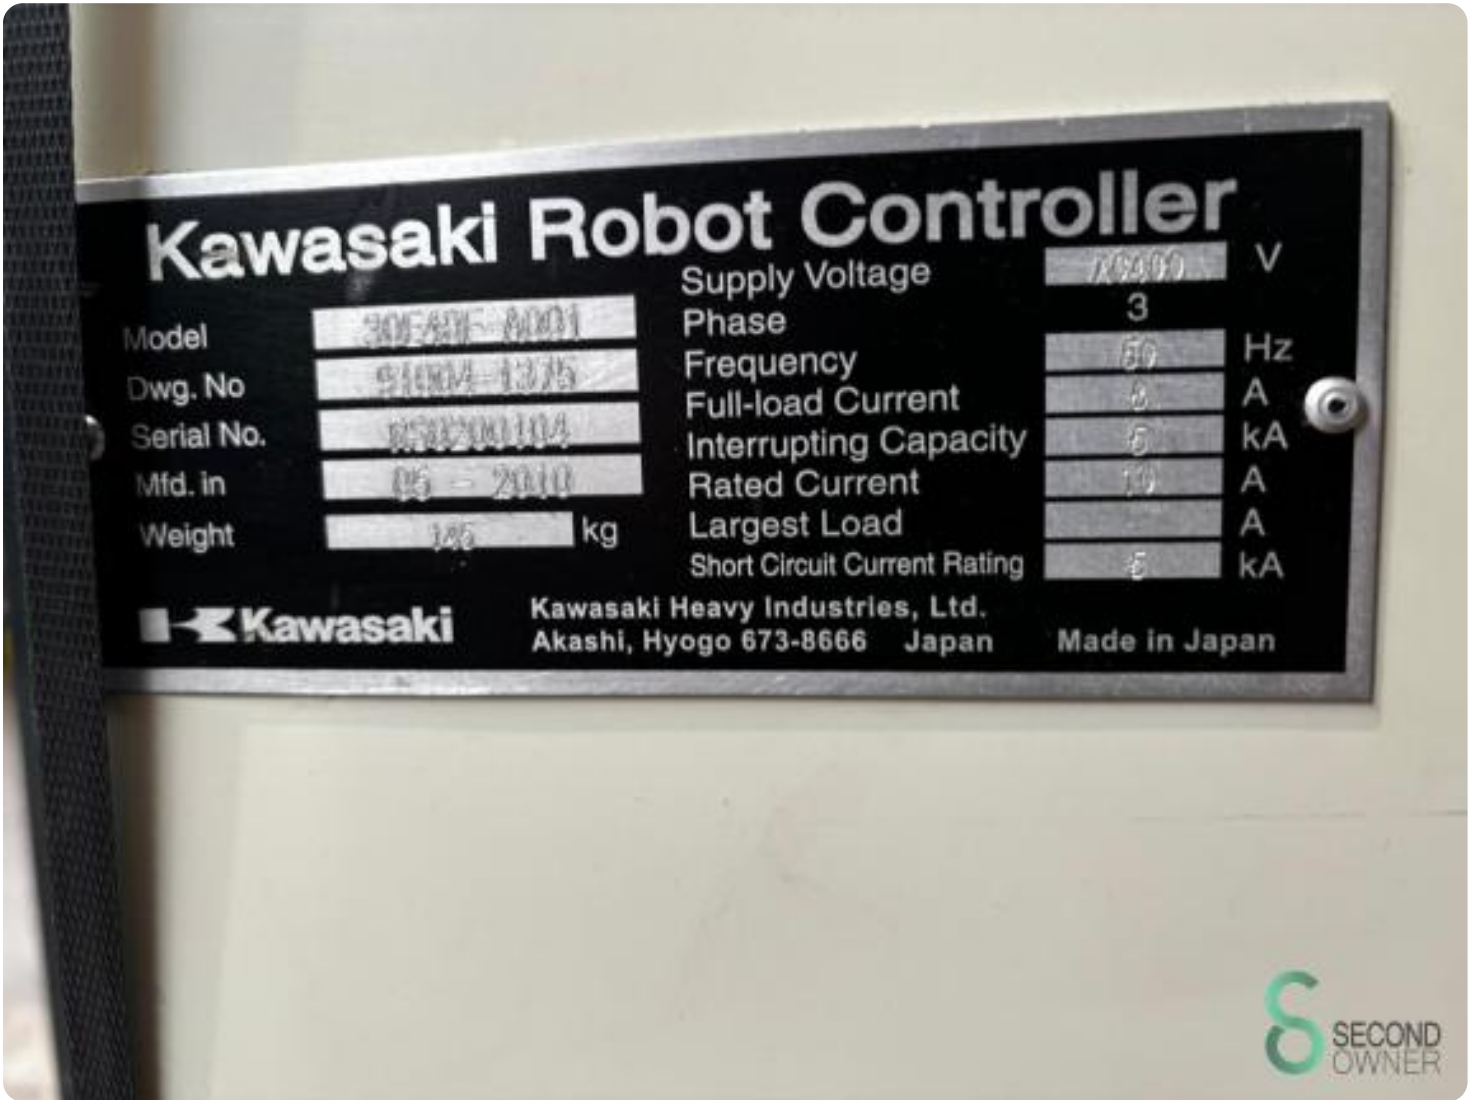

Havenweg 6
6603AS Wijchen

T: +31 6 14832789
E: Bram@secondowner.com
W: <https://secondowner.com>