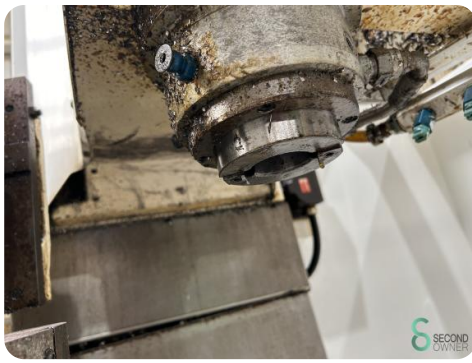

Havenweg 6
6603AS Wijchen

T: +31 6 14832789
E: Bram@secondowner.com
W: <https://secondowner.com>