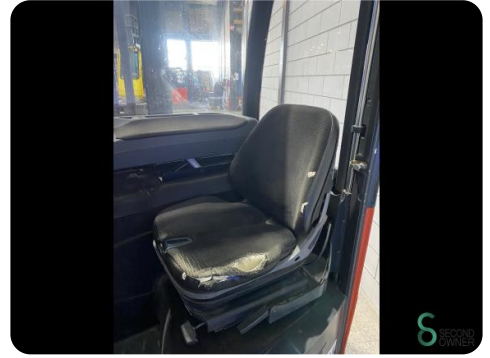

Havenweg 6
6603AS Wijchen

T: +31 6 11462913
E: Koen@secondowner.com
W: <https://secondowner.com>