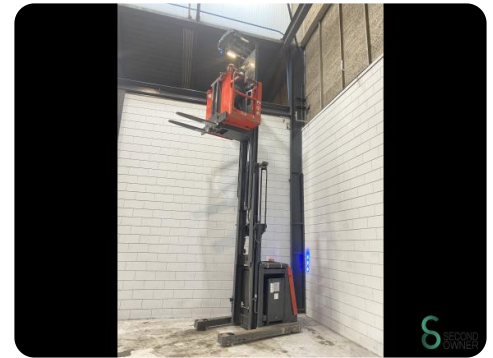

Havenweg 6
6603AS Wijchen

T: +31 6 11462913
E: Koen@secondowner.com
W: <https://secondowner.com>