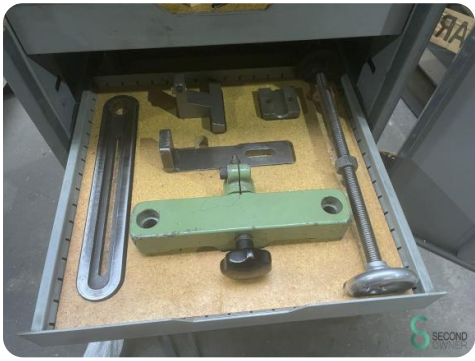

Havenweg 6
6603AS Wijchen

T: +31 6 14832789
E: Bram@secondowner.com
W: <https://secondowner.com>