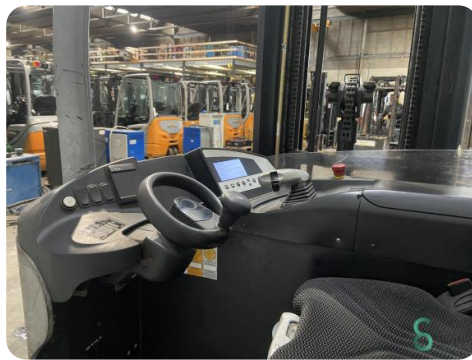

Havenweg 6
6603AS Wijchen

T: +31 6 11462913
E: Koen@secondowner.com
W: <https://secondowner.com>