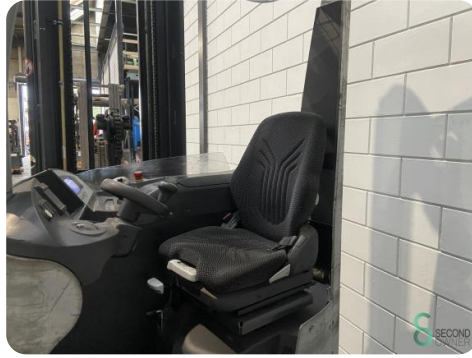

Havenweg 6
6603AS Wijchen

T: +31 6 11462913
E: Koen@secondowner.com
W: <https://secondowner.com>