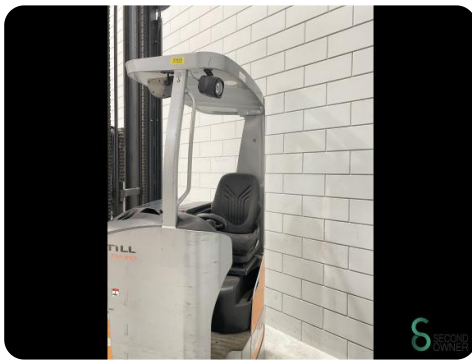

Havenweg 6
6603AS Wijchen

T: +31 6 11462913
E: Koen@secondowner.com
W: <https://secondowner.com>