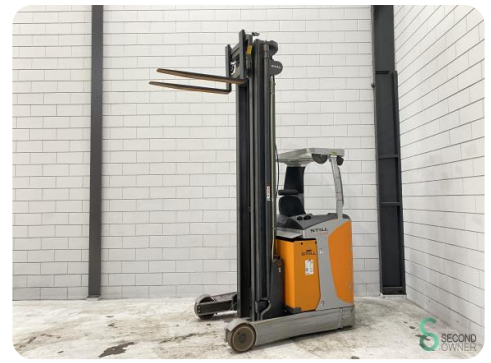

Havenweg 6
6603AS Wijchen

T: +31 6 11462913
E: Koen@secondowner.com
W: <https://secondowner.com>