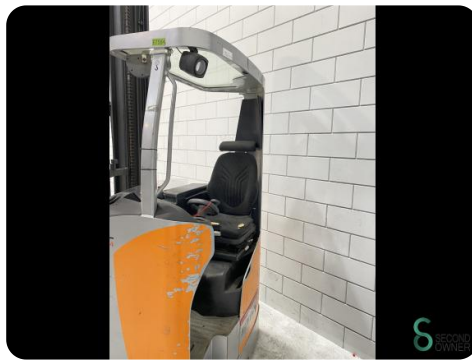

Havenweg 6
6603AS Wijchen

T: +31 6 11462913
E: Koen@secondowner.com
W: <https://secondowner.com>