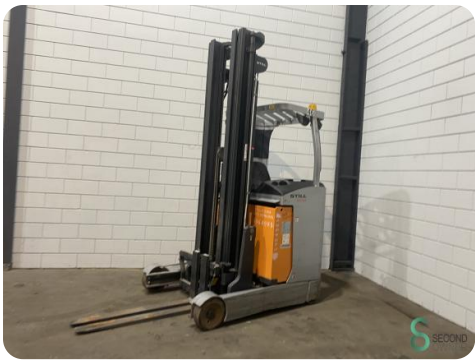

Havenweg 6
6603AS Wijchen

T: +31 6 11462913
E: Koen@secondowner.com
W: <https://secondowner.com>