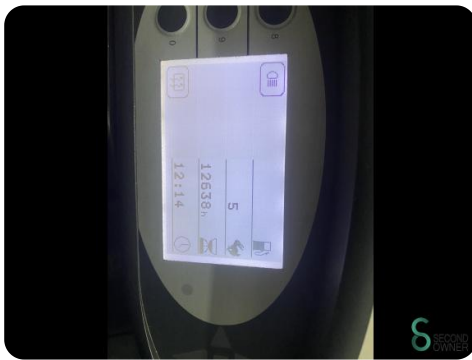

Merk Still

Model RX 70-20/600 T

Bouwjaar 2018

Specificaties

Aandrijving	LPG
Merk motor	Still
Keuring tot	06.2025
Opties	Werklampen, Verwarming, Volledige cabine
Doorrijhoogte	2470mm
Aanbouwdeel	Side-shift

Afmetingen

Lengte	2650
Breedte	1200
Hoogte	2470
Gewicht	4029

STILL_Poland_package_25_10_2024_15_units

STILL RX70-20T600 - 5875831

working condition

Brand	STILL
Year of manufacture	2018
Drive	Electric
Lift height	3.200 mm
Fork length	1.200 mm
Weight	12.600 kg
Capacity	2.000 kg
Attachment & Equipment	

STILL RX70-20T600 - hydraulic valves, hydraulic cylinder, side lights, Rearview spot lights, Safety light indicator, pressure, orange cone, full column with hoisting

By manufacturer: 45.500

Havenweg 6
6603AS Wijchen