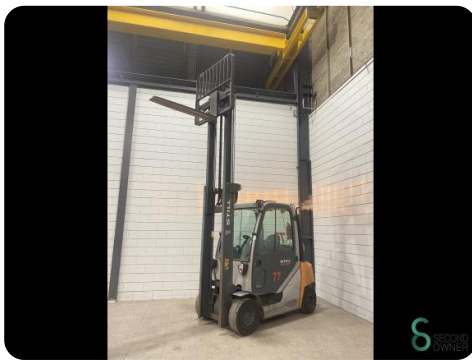

Heftruck - Still RX 70-20/600 T

Heftruck - Still RX 70-20/600 T

WKH5.267

LPG

3670mm

2000kg

12638

2018

Merk Still

Model RX 70-20/600 T

Bouwjaar 2018

Specificaties

Aandrijving	LPG
Merk motor	Still
Keuring tot	06.2025
Opties	Werklampen, Verwarming, Volledige cabine
Doorrijhoogte	2470mm
Aanbouwdeel	Side-shift

Afmetingen

Lengte	2650
Breedte	1200
Hoogte	2470
Gewicht	4029

STILL_Poland_package_25_10_2024_15_units

STILL RX70-20T600 - 5875831

working condition

Brand	STILL
Year of manufacture	2018
Drive	Electric
Lift height	3.200 mm
Fork length	1.200 mm
Weight	12.600 kg
Capacity	2.000 kg
Attachment & Equipment	

STILL RX70-20T600 - hydraulic valves, hydraulic cylinder, side lights, Rearview spot lights, Safety light indicator, pressure, orange cone, full column with hoisting

By manufacturer: 45.500

Havenweg 6
6603AS Wijchen