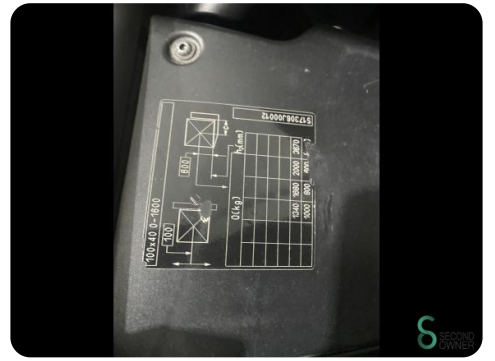

Merk Still

Model RX 70-20/600 T

Bouwjaar 2018

Specificaties

Aandrijving	LPG
Merk motor	Still
Keuring tot	06.2025
Opties	Werklampen, Verwarming, Volledige cabine
Doorrijhoogte	2470mm
Aanbouwdeel	Side-shift

Afmetingen

Lengte	2650
Breedte	1200
Hoogte	2470
Gewicht	4029

STILL_Poland_package_25_10_2024_15_units

STILL RX70-20T600 - 5875831

working condition

Brand	STILL
Year of manufacture	2018
Drive	Electric
Lift height	3.200 mm
Fork length	1.200 mm
Weight	12.600 kg
Capacity	2.000 kg
Attachment & Equipment	

STILL RX70-20T600 - hydraulic valves, hydraulic cylinder, side lights, Rearview spot lights, Safety light indicator, pressure, orange cone, full column with hoisting

By manufacturer: 45.500

Havenweg 6
6603AS Wijchen