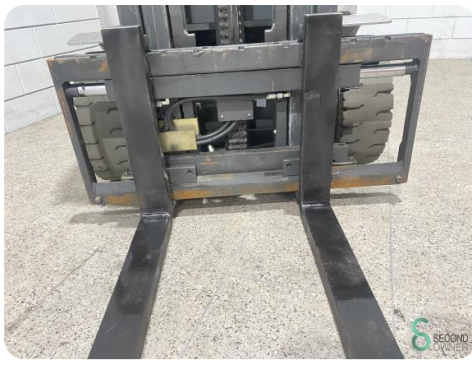

Heftruck - Still RX 70-30 T

Heftruck - Still RX 70-30 T

WKH5.271

LPG

4600mm

3000kg

7828

2017

Merk Still

Model RX 70-30 T

Bouwjaar 2017

Specificaties

Aandrijving	LPG
Merk motor	VW
Opties	Joystick, Half cabine, Vrije-heffing, Werklampen
Vrije-heffing	1460mm
Doorrijhoogte	2200mm
Aanbouwdeel	Side-shift

Afmetingen

Lengte	3700
Breedte	1200
Hoogte	2200
Gewicht	4472

RX 70-30 T - 517308H00118

1 of 3

RUNNING CONDITIONS

This unit is a separate attachment N
Equipmentnumber 517308H00118
Serialnumber 517308H00118
Series
Grade Coverage and operational
Mast Triplex
Mast dismantling price (within 15 days)
Brand Still
Year of manufacture 2017
Drive Gas
Cabin
Closed Height h1 2,575 mm
Lift Height h3 4,590 mm
Fork Length
Width across forks
Working hours 7,827 hrs
Capacity
Carriage
Attachment & Equipment
Description
My recent bid €5,750