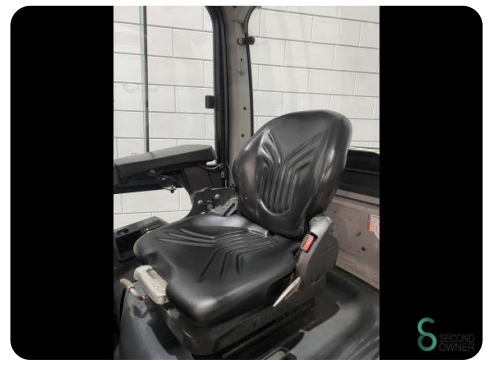

Afmetingen

Lengte	2700
Breedte	1200
Hoogte	2400
Gewicht	4624

STILL RX70-30T - 5806693 22 of 31

Working condition

This unit has separate attachment

Equipmentnumber	5806693
Serialnumber	517887000547
Series	
Grade	Charge and operational
Mount	Triple
Max dimensioning	
max height 11'6"	
Brand	STILL
Year of manufacture	2019
Drive	Gas
Color	RED
Closest Height 10	5,375 mm
Lift Height 10	5,390 mm
Run Length	
Width across forks	
Working hours	6,588 hrs
Capacity	3,000 kg
Charge	36
Attachment & Equipment	
Description	
STILL RX70-30T, 4 hydraulic valves, stabilizer, lift/drop, front/rear spot lights, Safety light, full cabin with heating, working condition	
My recent bid	46,200