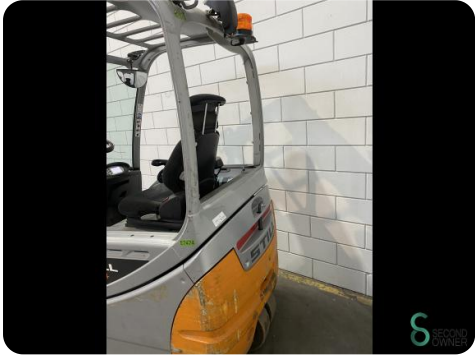

Havenweg 6
6603AS Wijchen

T: +31 6 11462913
E: Koen@secondowner.com
W: <https://secondowner.com>